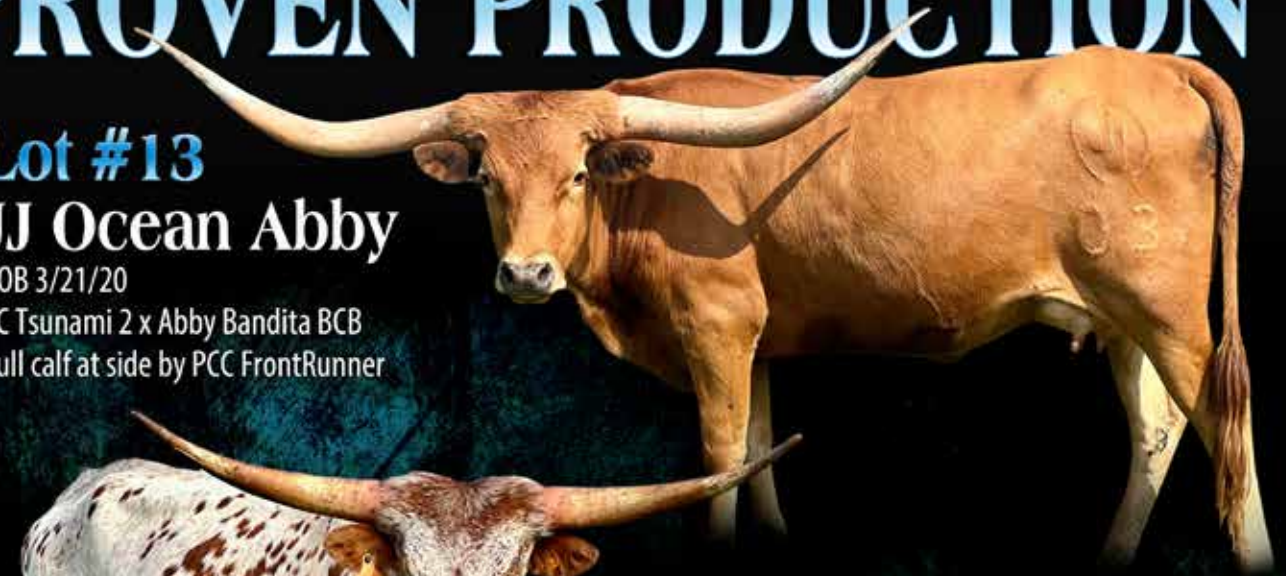

Quality GENETICS PROVEN PRODUCTION

Lot #13

JJ Ocean Abby

DOB 3/21/20

RC Tsunami 2 x Abby Bandita BCB

Bull calf at side by PCC FrontRunner

Lot #31

JJ Peaceful Dove

DOB 4/24/21

Hubbell's Jeremiah 29:11 x Sittin' Dove

Exposed to RRR Vindicators Edge