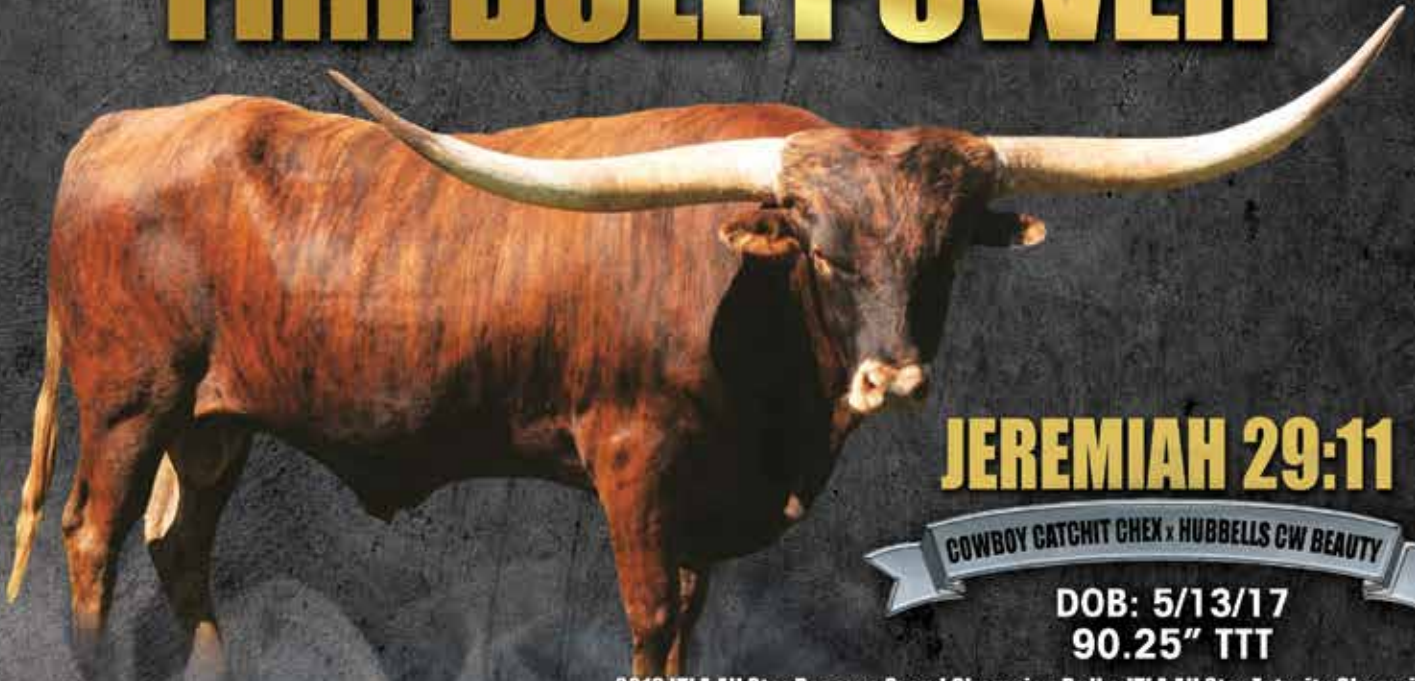

FHR BULL POWER

JEREMIAH 29:11

COWBOY CATCHIT CHEX x HUBBELLS CW BEAUTY

DOB: 5/13/17
90.25" TTT

2019 ITLA All Star Reserve Grand Champion Bull & ITLA All Star Futurity Champion
2019 HSC Futurity Champion & Superior Bull 2018/2019
2019 Longhorn World Show Futurity Champion
2018 HSC Class Winner & Futurity Champion