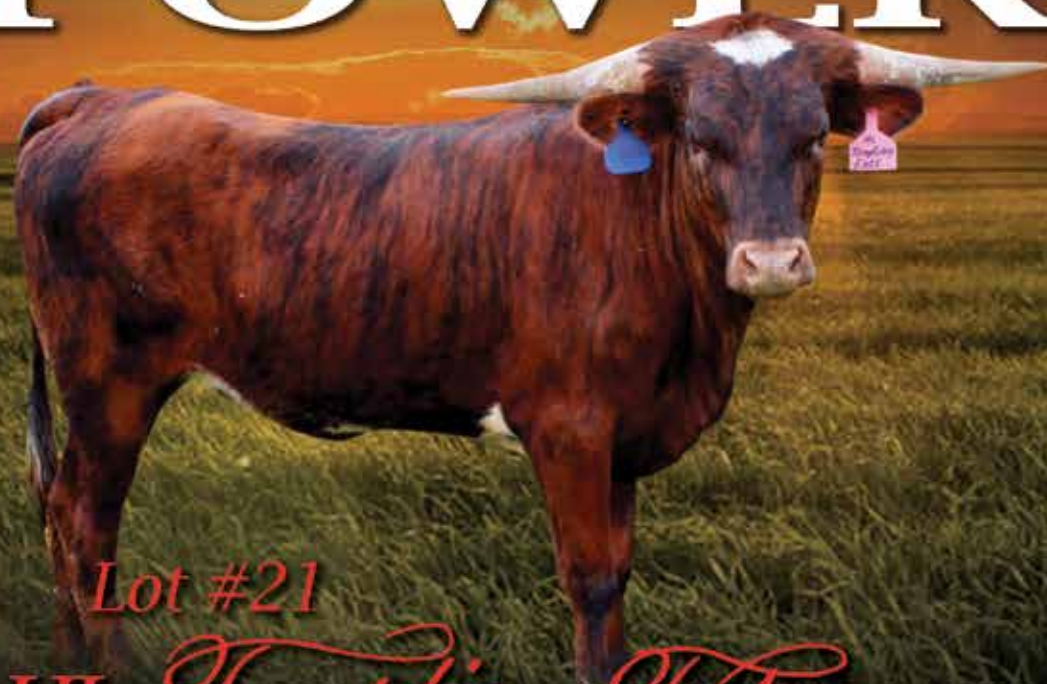

BACKED BY COW POWER

Lot #21

HL Tempting Gate 3/20/2022