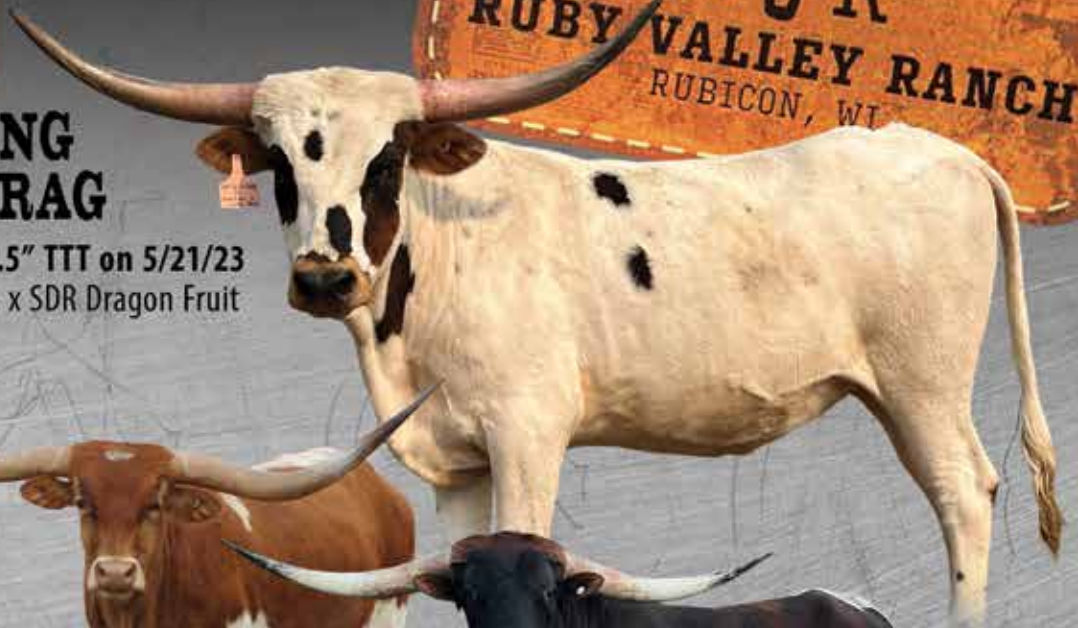

**LOT
#32**

**RVR TAKING
A LONG DRAG**

D.O.B. 6/27/21 • 54.5" TTT on 5/21/23
Hubbells Long Range x SDR Dragon Fruit