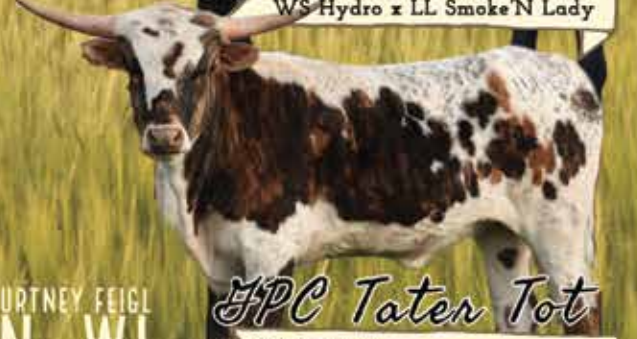

FPC Tater Tot
DOB 3/31/2022
MC Hang'in A Bullseye x Hubbells Grace